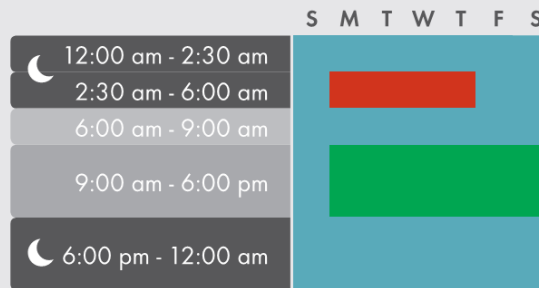

21 Cooper St.

3h

3 HR PARKING LOTS

Free Parking 3 Hour Maximum

Monday - Sunday 6am - 6am

3 Hour Max

H4

Sheffield Street Parking

South side of street

2h

2 HR PARKING LOTS

Free Parking 2 Hour Maximum

Monday - Saturday 9am - 6pm

No Late Night Parking

Monday - Thursday 2:30am - 6am

2 Hour Max No Parking Unrestricted