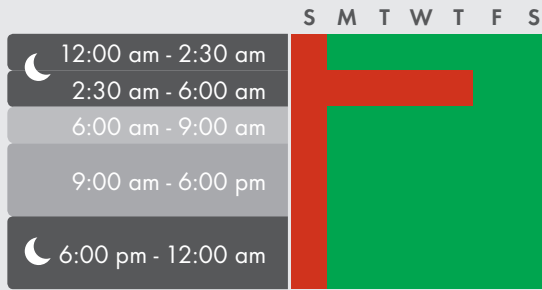

  **On-Street**
3 hour max unless otherwise posted.
No parking 2:30 - 6am

For Grand River Transit (GRT) information, check www.GRT.ca

or call the GRT info line
519-585-7555

Area Overview

12h

12 HR PARKING LOTS

Free Parking 12 Hour Maximum

Monday - Saturday

No Late Night Parking

Monday - Thursday 2:30am - 6am

No Public Parking Sunday

12 Hour Max No Parking

H3

St. James Church Lot

21 Cooper St.

3h

3 HR PARKING LOTS

Free Parking 3 Hour Maximum

Monday - Sunday 6am - 6am

3 Hour Max

H4

Sheffield Street Parking

South side of street

2h

2 HR PARKING LOTS

Free Parking 2 Hour Maximum

Monday - Saturday 9am - 6pm

No Late Night Parking

Monday - Thursday 2:30am - 6am

2 Hour Max No Parking Unrestricted